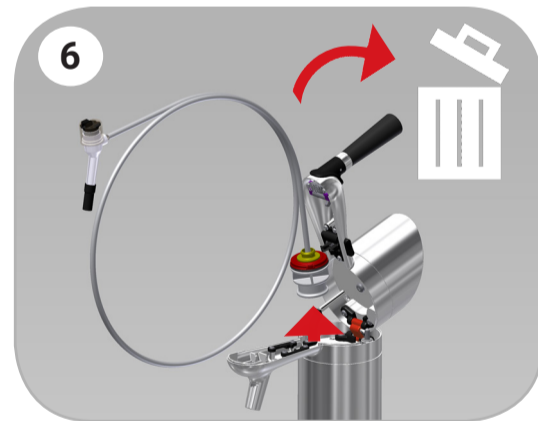

## CONNECTING

## SEE HOW TO CHANGE THE FlexiDraft™ ONE-WAY BEER LINE

**A-SYSTEM**

**G-SYSTEM**

**M-SYSTEM**

**S-SYSTEM**

**D-SYSTEM**

MAR-3113-0218 - Label 1105-613C4