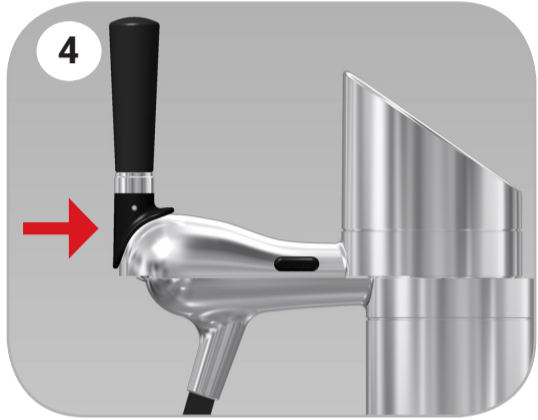

FlexiDraft™ USER MANUAL

CONNECTING